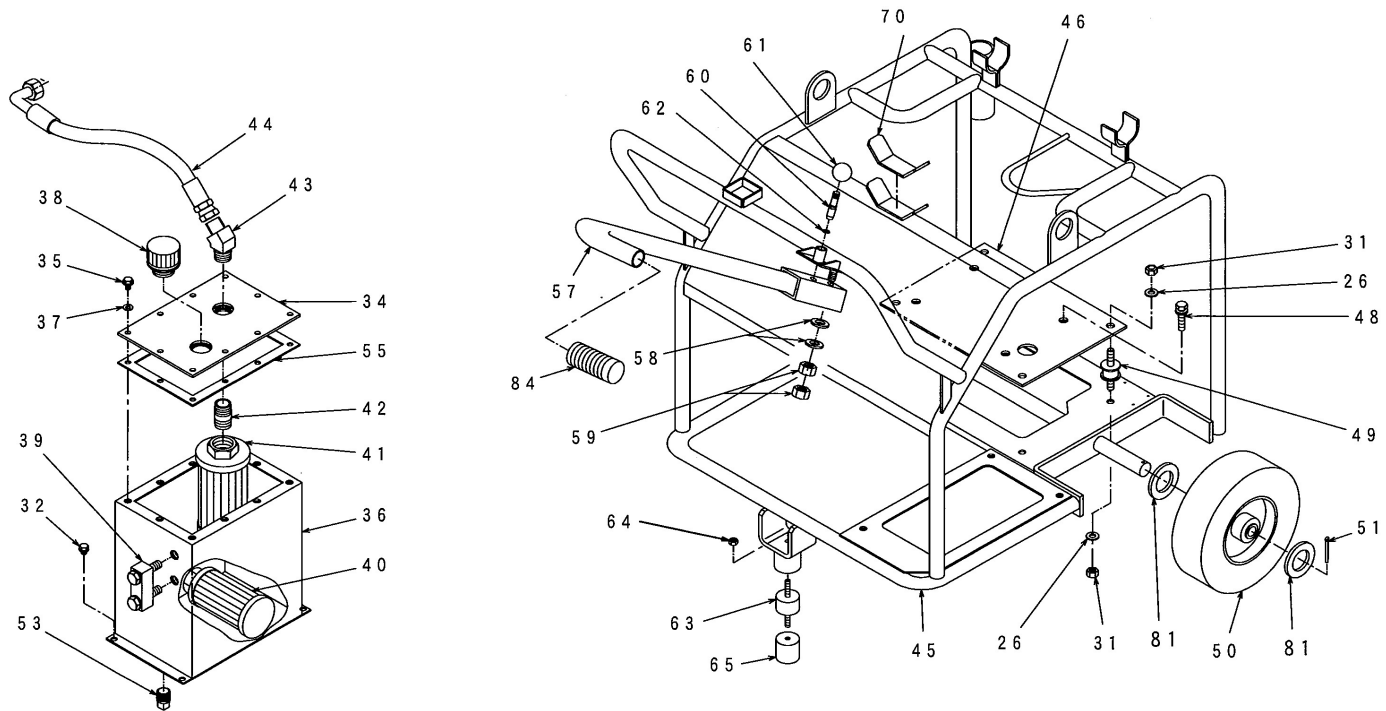

## PARTS LIST MODEL UH070

No.	Code	Description	Q'ty	No.	Code	Description	Q'ty
1	MU02E019A	Mounting Plate(A)	1	24	BH-6X40 (2P)	Bolt	3
2	CAB050050020BY (H)	Fan	1	25	SH-4X6	Screw, Hex. Xocket	2
3	MU08Z052A	Coupling(E)	1	26	WS-8	Washer	20
4	MU08Z054A	Hub	1	27	WS-6	Washer	22
5	MU08Z064A	Fan Case (N) A'ssy	1	28	MU02Z092A	Washer	3
6	MU08Z053A	Coupling (P)	1	29	BPH1-PT3/8	Plug	1
7	MU08Z051A	Radiator Cover A'ssy	1	30	BH-4X6	Bolt	1
8	MU08Z007A	Radiator	1	31	N1-8	Nut	12
9	MU02E008B	Stud Bolt	4	32	B-6X15 (2P)	Bolt	4
10	MU04Z005A	Pump Flange	1	33	B-6X10 (2P)	Bolt	4
11	MU08Z018A	Valve Body (L)	1	34	MU08Z006A	Lid	1
12	MU04Z006A	Suction Flange	1	35	BG-6X15	Bolt	10
13	403-40099	Pump	1	36	MU08Y002A	Tank	1
14	AJ-2083-06	Adapter	1	37	1240-404	∅ 6 Washer	10
15	QC-03F	Coupler (Female)	1	38	BM-3/4	Tank Cap	1
16	QC-03M	Coupler (Male)	1	39	KLA-40A-C	Oil Level Indicator	1
17	01126 · 8--52--	Low Pressure Hose	1	40	CT-04W	Suction Filter	1
18	MU08Z019A	Suction Hose	1	41	RC-04-30-15	Return Filter	1
19	MU08Z009A	Elbow	1	42	LJ-04BN	Barrel Nipple	1
20	OP-22	O-Ring	2	43	AJ-1036-08	Adapter	1
21	BH-8X20	Bolt	4	44	01126 · 8--31--	Low Pressure Hose	1
22	N1-6	Nut	4	45	MU08X001C	Frame (P)	1
23	B-8X25	Bolt	4	46	MU08Z044A	Engine Base	1