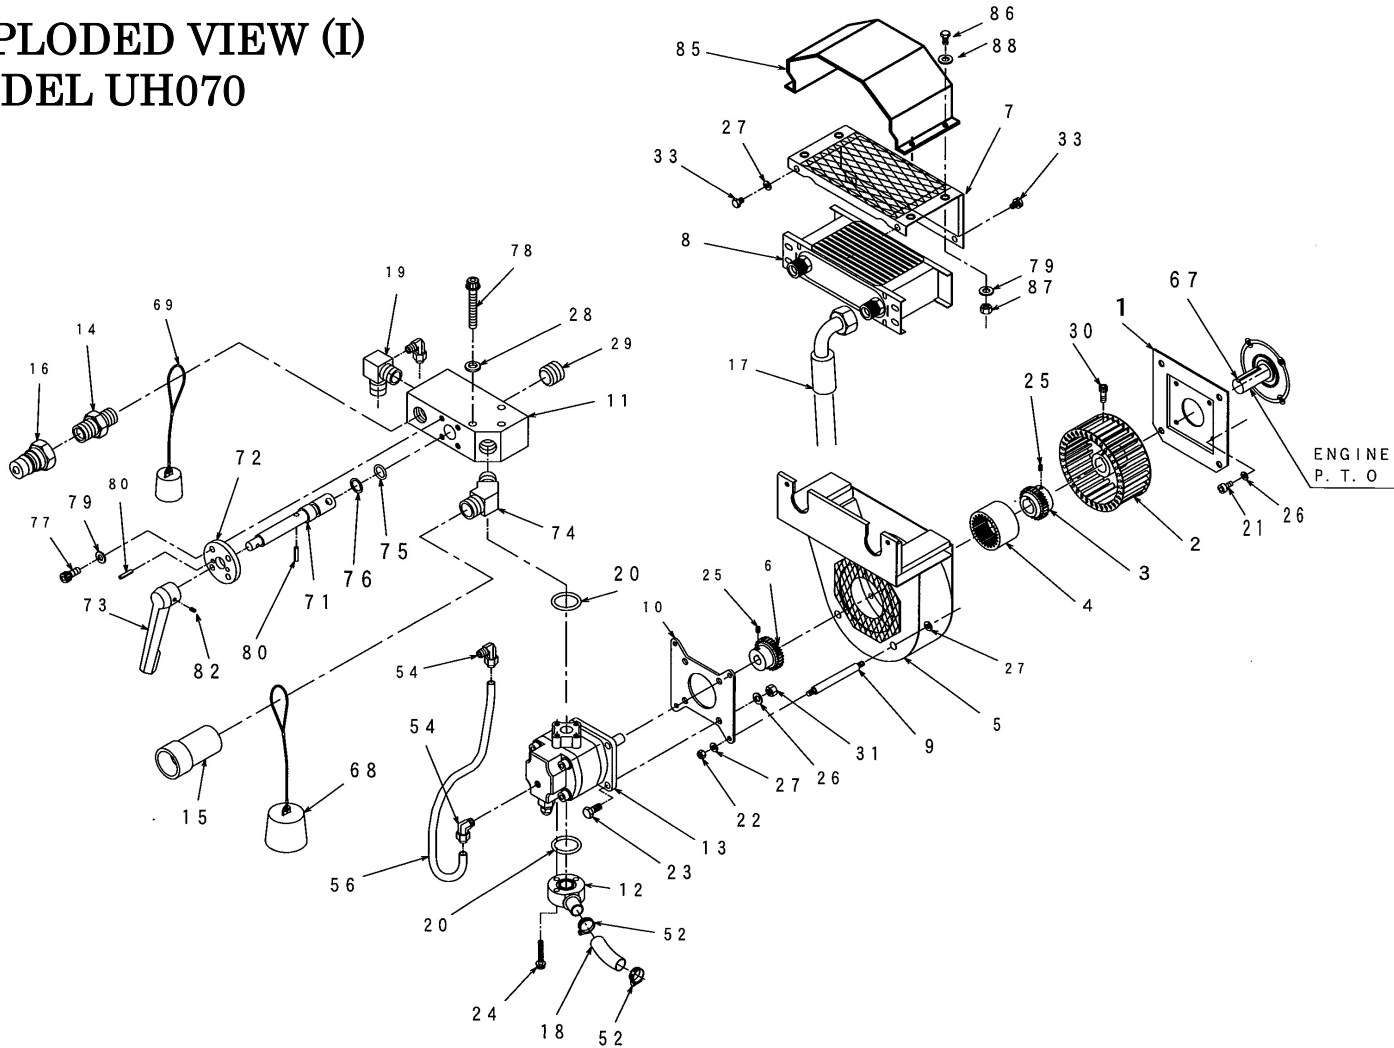

EXPLODED VIEW (I) MODEL UH070