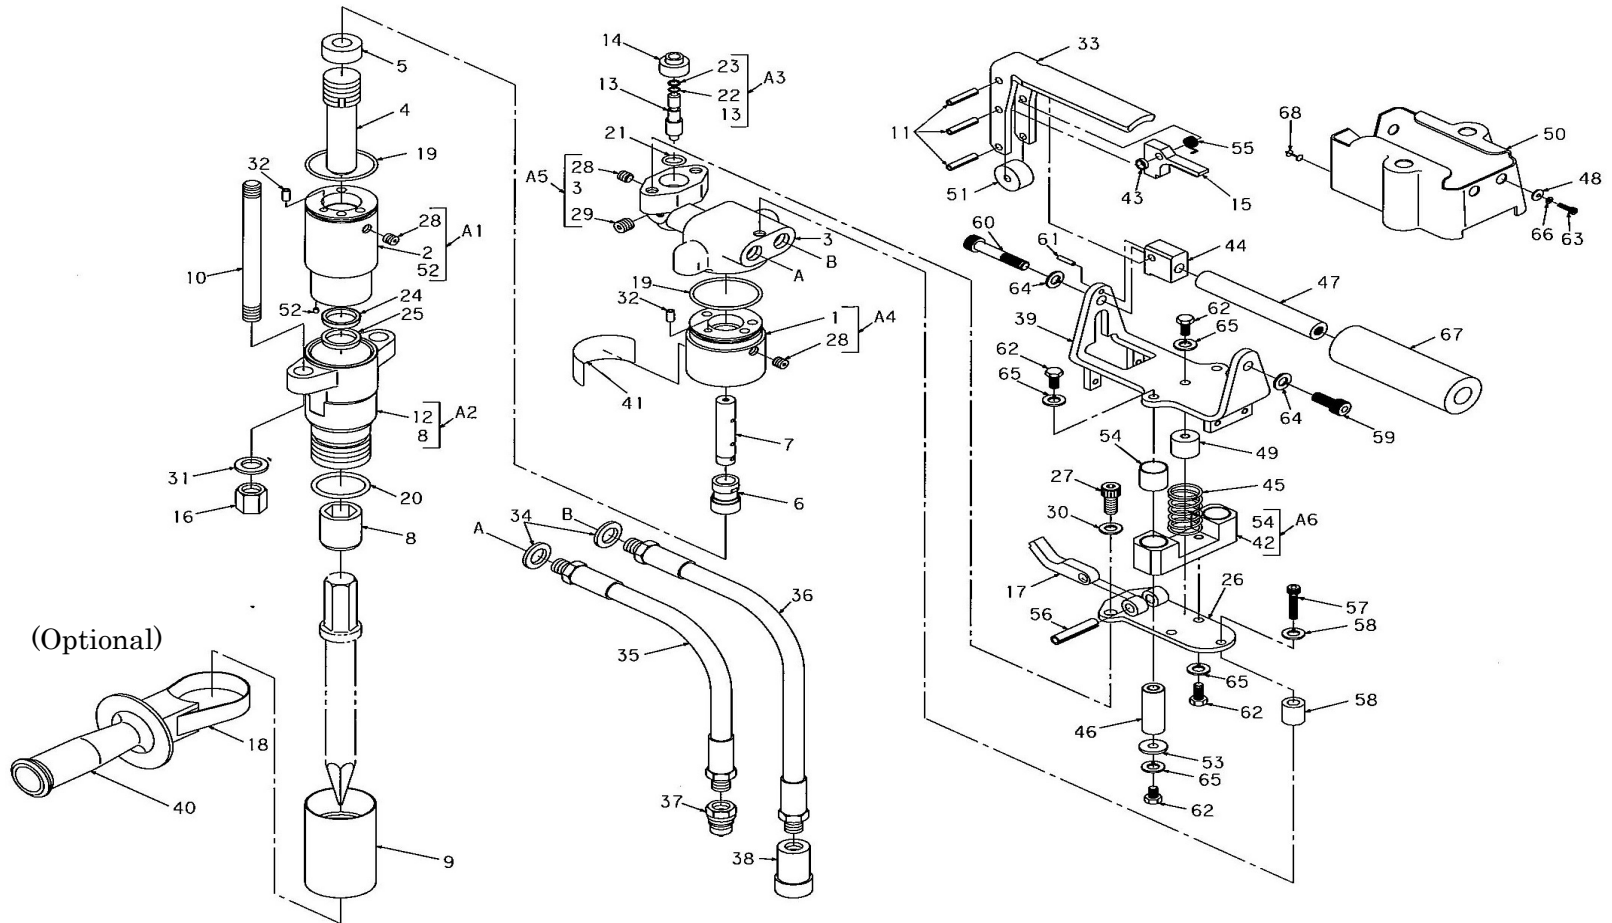

EXPLODED VIEW MODEL BH051V

PARTS LIST MODEL BH051V

No.	Code	Descriptions	Q'ty	No.	Code	Descriptions	Q'ty
1	MB17Y201A	Valve Body	1	29	BPH – PT 1/8	Plug	1
2	MB11Y202A	Cylinder	1	30	WF – 8 2L	Spring Washer	2
3	MB27X015A	Head Cover V	1	31	WF – 12 2L JIS B 1252	Spring Washer	2
4	MB11Z204A	Piston	1	32	PR – 5 x 10	Spring Pin	2
5	MB11Z205A	Piston Guide	1	33	MB27Y013A	Control Lever	1
6	MB11Z207A	Control Valve	1	34	W18S1	Seal Washer	2
7	MB11Z207A	Piston Rod	1	35	21091 · 3--30--	High Pressure Hose	1
8	MB11Z208A	Chisel Busing	1	36	21091 · 3--45--	Low Pressure Hose	1
9	MB11Z010A	Front Cap	1	37	QC-03M	Coupler (Male)	1
10	MB11Z210A	Draw Bolt	2	38	QC-03F	Coupler (Female)	1
11	PR – 6 x 28	Pin	3	39	MB27Y009A	Handle Stay	1
12	MB11Y008A	Front End	1	40	001762	Side Handle Set	1
13	MB27Z002A	Valve Rod	1	41	M1XTE117A	Maruzen Sticker	1
14	MB11Z013A	Valve Guide	1	42	MB27Z027A		1
15	MB27Z008A	Lever	1	43	AWSC-E-D12-V6.5-T3	Washer	1
16	1034 – 703	Draw Bolt Nut	2	44	MB27Z001A	Block	1
17	MB27Z003A	Cam	1	45	MB27Z006A	Spring	1
18	MB11Z016A	Band	1	46	MB27Z005A	Shaft	2
19	OS – 48	O Ring	2	47	1120 – 422	Grip Shaft	1
20	OP – 40	O Ring	1	48	MB27Z007A	Collar	4
21	OP – 16	O Ring	1	49	MB27Z004A	Spring Guide	1
22	OP – 5	O Ring	1	50	MB27Y012A	Collar	1
23	OBP – 5	Back Up Ring	1	51	FNCLCH – V6.5 – D15 – L16	Metal Collar	1
24	IUIS 20, 28, 5	U Cup Packing	1	52	MB850 – 040	Expander	2
25	LBI 20, 28, 4.5, 6	Dust Seal	1	53	WSSB20 – 6 – 2	Metal Washer	2
26	MB27Y026A	Base	1	54	DUB15 x 25	DU Bush	2
27	BH – 8 x 15	Bolt	2	55	SAMINI7132	Spring	1
28	BPH – PT 1/16	Plug	7	56	PR – 8 x 30	Spring Pin	1

No.	Code	Descriptions	Q'ty	
A1	MB11Z211A	Cylinder Assy	1	2,28, 52
A2	MB11Z216A	Front End Assy	1	8,12
A3	MB27Z019A	Valve Rod Assy	1	13,22,23
A4	MB11Z215A	Valve Body Assy	1	1,28
A5	MB27Z021A	Head Cover Assy	1	3,28,29
A6	MB27Z029A		1	42,54
A7	MB11Z214A	Seal Kit	1	19(2), 20, 21, 22, 23, 24, 25