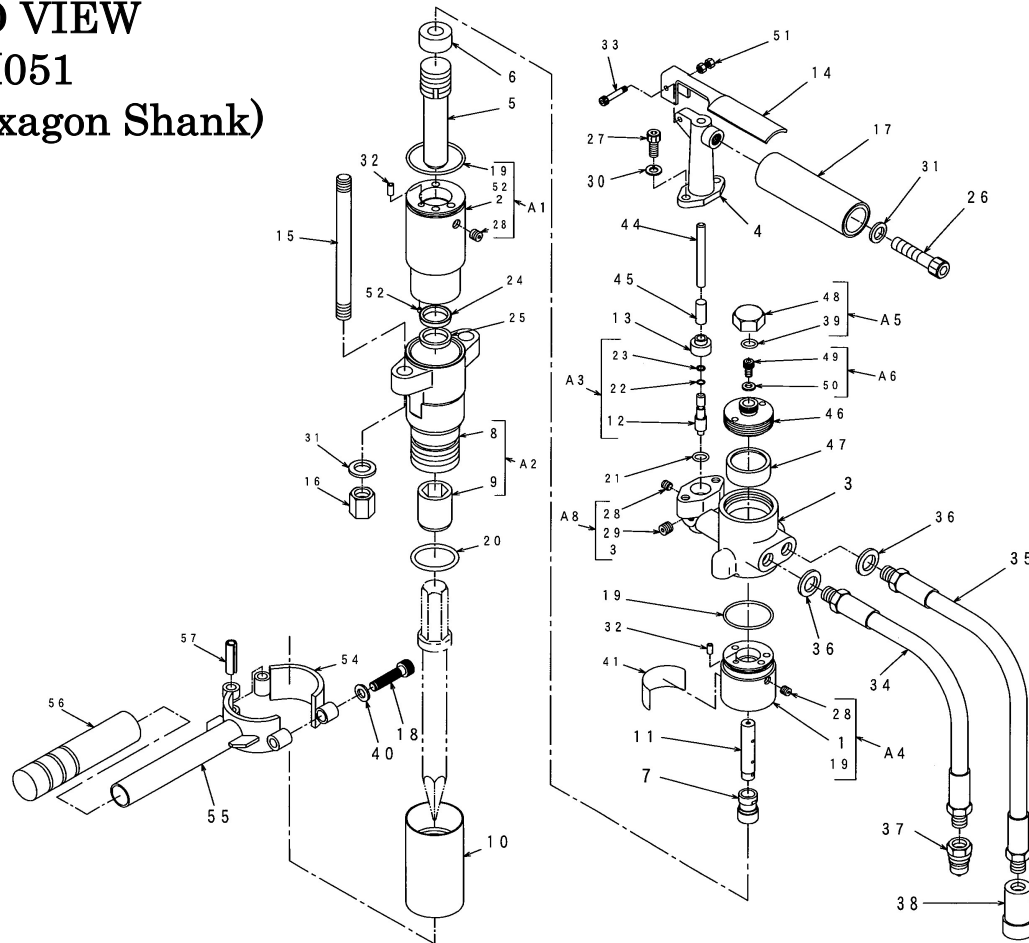

## PARTS LIST      MODEL BH051 (BH053- Hexagon Shank)

No.	Code	Descriptions	Q'ty	No.	Code	Descriptions	Q'ty
1	MB11Y201A	Valve Body	1	30	WF-8 (2-L)	Washer	2
2	MB11Y202A	Cylinder	1	31	WF-12-2L(JISB1252)	Washer	3
3	MB21X001A	Head Cover	1	32	PR-5*10	Spring Pin	2
4	MB17Y006A	Handle Stay	1	33	MB17Z016A	Bolt	1
5	MB11Z204A	Piston	1	34	21091 · 3-30··	High Pressure Hose 300mm	1
6	MB11Z205A	Piston Guide	1	35	21091 · 3-45··	High Pressure Hose 450mm	1
7	MB11Z206A	Control Valve	1	36	WS-18<<<<<<<<<BH	Seal Washer	2
8	MB11Y008A	Front End	1	37	QC-03M	Coupler, Male	1
9	MB11Z208A	Chisel Bushing	1	38	QC-03F	Coupler, Female	1
10	MB11Z213A	Front Cap With Eccentric Hole	1	39	OS-22.4	O Ring	1
11	MB11Z207A	Piston Rod	1	40	WS-8	Washer	1
12	MB17Z013A	Valve Rod	1	41	---	---	---
13	MB11Z013A	Valve Guide	1	42	---	---	---
14	MB17Z008A	Control Lever	1	43	---	---	---
15	MB11Z210A	Stud Bolt	2	44	MB17Z005A	Pin	1
16	1034-703	Nut, Stud Bolt	2	45	MB17Z017A	Spacer	1
17	MIKTE119A	Handle Grip	1	46	MB17Z004A	Lid	1
18	BH-8X35	Bolt	1	47	MB17Z002A	Diaphragm	1
19	OS-48	O Ring	2	48	M2LTE115A	Cap	1
20	OP-40	O Ring	1	49	1120-413	Cap Bolt	1
21	OP-16	O Ring	1	50	WS-06<<<<<<<<BH	Seal Washer	1
22	OP-5	O Ring	1	51	N-5	Nut	2
23	OBP-5	Back-up Ring	1	52	MB850-040	Expander	2
24	IUIS-20-28-5	U Cup Packing	1	53	---	---	---
25	LBI20,28,4.5,6	Dust Seal	1	54	MB21Z006A	Half	1
26	BH-12*50	Bolt, Hex Socket 12*50	1	55	MB21Z007A	Handle Stay	1
27	BH-8*20	Bolt, Hex Socket 8*20	2	56	C-30B	Line Grip	1
28	BPH1-PT1/16	Taper Plug, Hex Socket 1/16"	7	57	PR-8*30	Spring Pin	1
29	BPH1-PT1/8	Taper Plug, Hex Socket 1/8"	1				