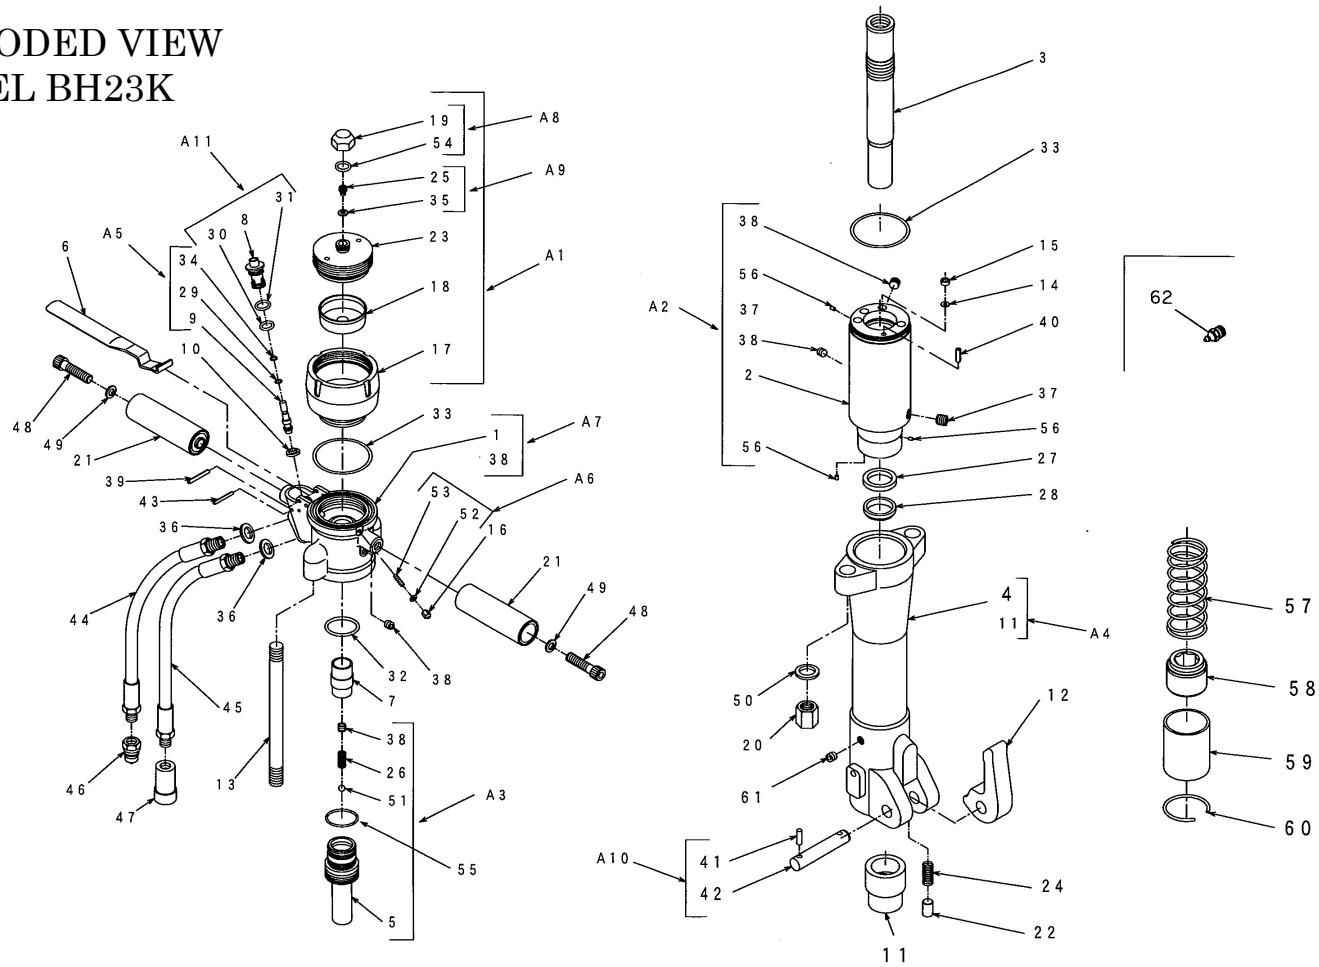

EXPLODED VIEW MODEL BH23K

PARTS LIST
MODEL BH23K

No.	Code	Descriptions	Q'ty	No.	Code	Descriptions	Q'ty
*1	MB20X001B	Valve Body	1	28	LBI35.5,43.5,5,6.5	Dust Seal	1
*2	MB20Y002A	Cylinder	1	29	OP - 5	O Ring	1
3	MB20Y019A	Piston	1	30	OP - 14	O Ring	1
*4	MB24X038B	Front End K	1	31	OP - 16	O Ring	1
*5	MB20Y005A	Inner Tube	1	32	OP - 38	O Ring	1
6	MB20Z109A	Control Lever	1	33	OG - 75	O Ring	2
7	MB24Z008A	Control Valve	1	34	OBP - 5	O Ring	1
*8	MB20Z008A	Valve Guide	1	35	WS-06<<<<<<<<<<<<BH	Seal Washer	1
*9	MB20Z009A	Valve Rod	1	36	WS-18<<<<<<<<<<<<BH	Seal Washer	2
10	MB20Z010A	Bush	1	37	BPH1 - PT 1/4	Plug	1
11	MB24Z014A	Chisel Bushing	1	38	BPH1 - PT 1/8	Plug	7
12	MB24Z036A	Latch F	1	39	PR - 5 x 36	Pin	2
13	MB20Z013A	Draw Bolt	2	40	PR - 6 x 20	Pin	1
14	MB20Z014A	Orifice (4.5)	1	41	PG-6 x 26 (YAKIIRE)	Pin	2
15	MB20Z015A	Spacer	1	*42	MB24Z040B	Pin F	1
16	MB24Z035A	Hexagon Cap Nut	1	43	PR - 4 x 36	Pin	2
17	MIKTD105A	Shell	1	44	21091 · 3-35-	Hose	1
18	MIKTE106A	Diaphragm with Metal Sheet	1	45	21091 · 3-50-	Hose	1
*19	MIKTE108A	Cap Nut	1	46	QC - 03M	Coupler (Male)	1
20	MIKTE115A	Nut (M18)	2	47	QC - 03F	Coupler (Female)	1
21	MIKTE119A	Handle Grip	2	48	BH - 12 x 50	Bolt	2
22	MIKTE173A	Lock Pin	1	49	WF - 12 - 2L	Washer	2
23	MIKTE107A	Lid	1	50	WF-18 2L JISB1252	Washer	2
24	MB20Z108A	Lock Spring	1	51	QB - 5/16"	Steel Ball	1
*25	1120 - 413	Cap Bolt	1	52	WS-06<<<<<<<<<<<<BH	Seal Washer	1
26	MIHTE107A	Spring (P)	1	*53	SH-6x20 (TOGARISAKI)	Screw	1
27	IUIS35.5,45,6	U Cup Packing	1	54	OS - 22.4	O Ring	1

PARTS LIST
MODEL BH23K

	Code	Descriptions	Q'ty
55	CO-6134	O Ring	1
56	MB850-040	Expander	3
57	MB24Z025A	Spring	1
58	MB24Z015A	Movable Bush	1
59	MB24Z017A	Sleeve	1
60	MB24Z022A	Ring R	1
61	BPH1-PT1/8	Taper Plug, Hex SocketPT1/8	1
62	GN-01	Grease Nipple PT 1/8	1